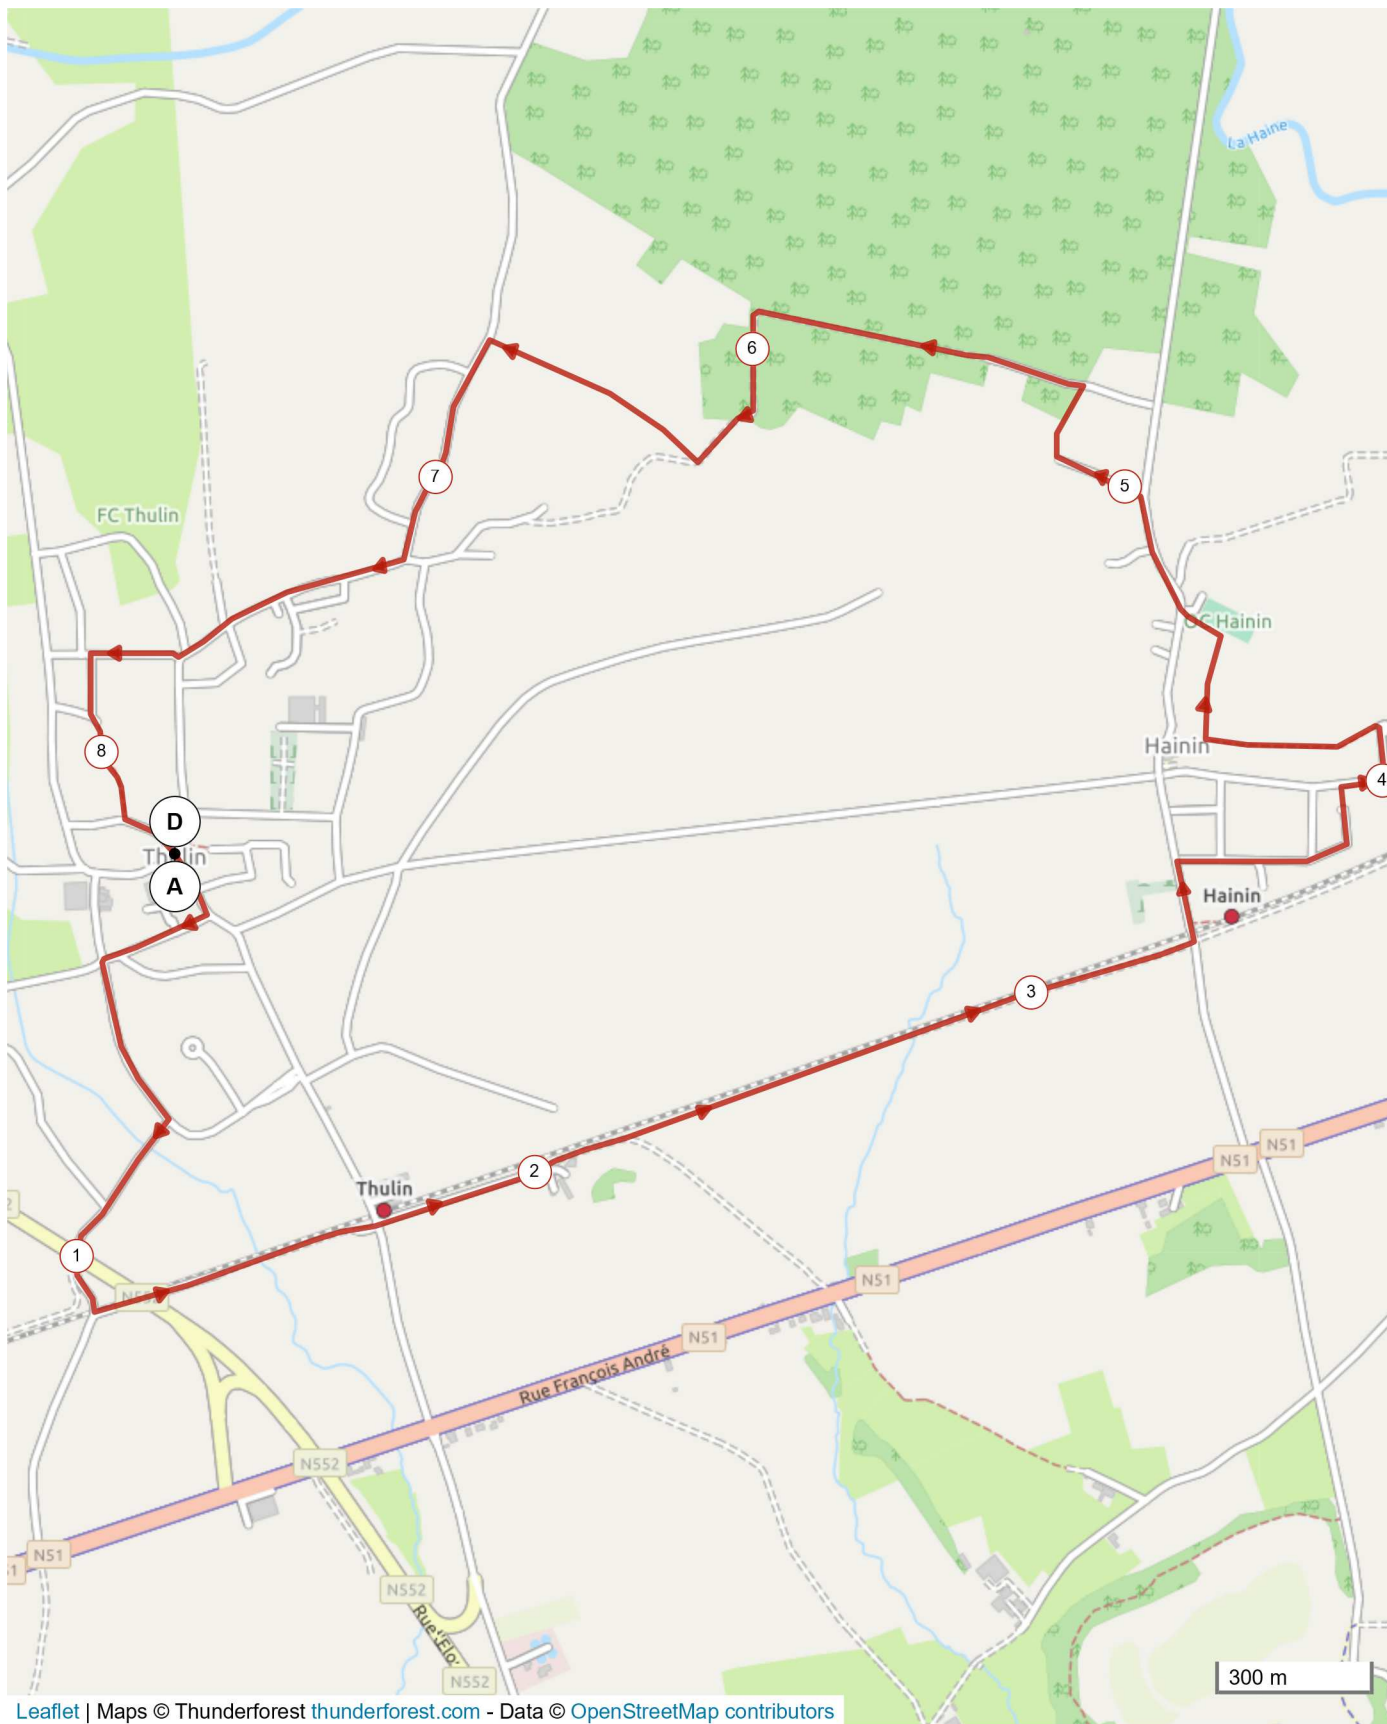

# 10815706 | Marche | Thulin\_20200119

Hensies -> Hensies

8.256 km ↑▲36 m ↓▲36 m ▲▲21 m ▲▲36 m

Leaflet | Maps © Thunderforest [thunderforest.com](https://thunderforest.com) - Data © [OpenStreetMap](https://openstreetmap.org/) contributors

© 2019 Openrunner