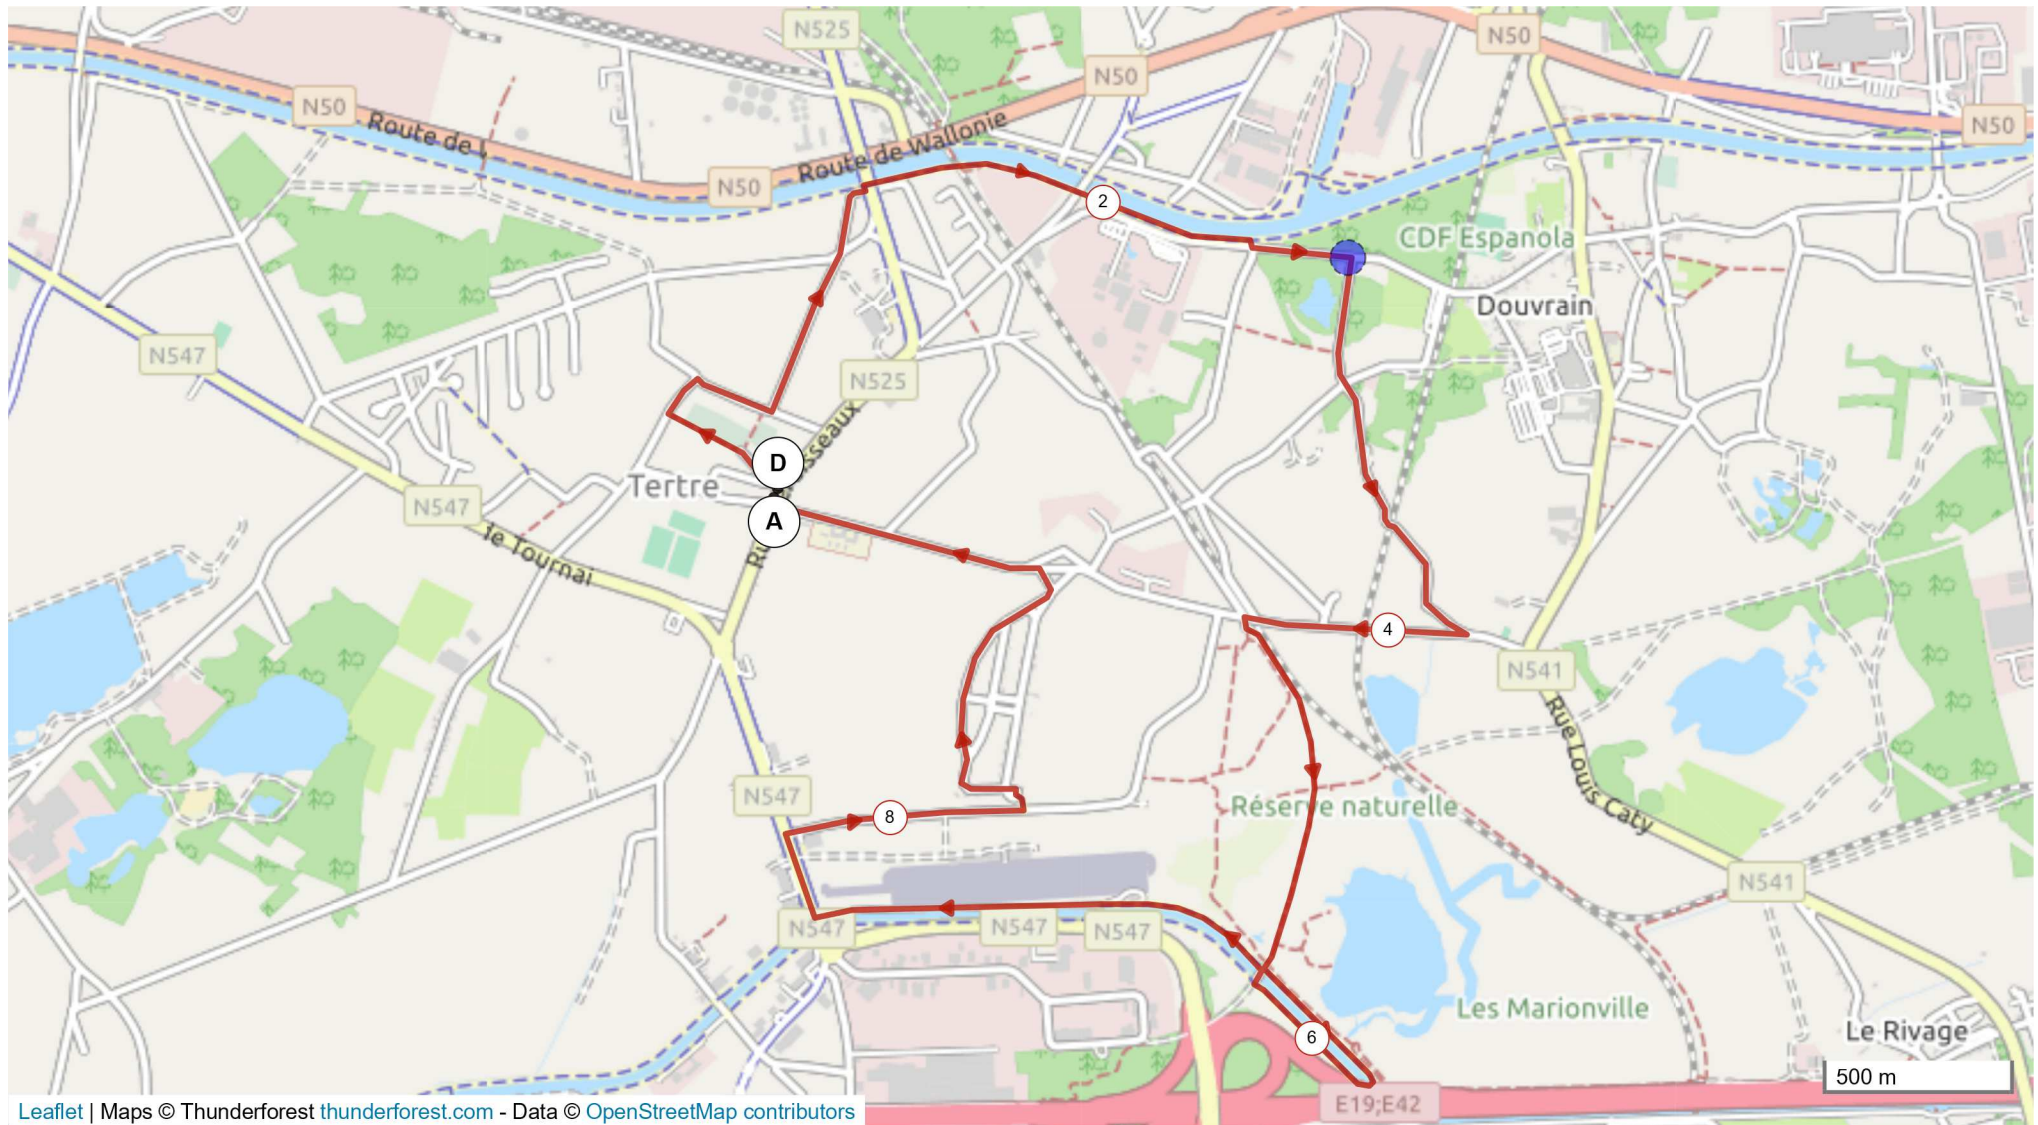

# 12109654 | Marche | Terte\_2020

Saint-Ghislain -&gt; Saint-Ghislain

9.96 km ↑ 31 m ↓ 31 m ▲ 21 m ▼ 37 m

Leaflet | Maps © Thunderforest [thunderforest.com](https://thunderforest.com) - Data © OpenStreetMap contributors

© 2020 Openrunner