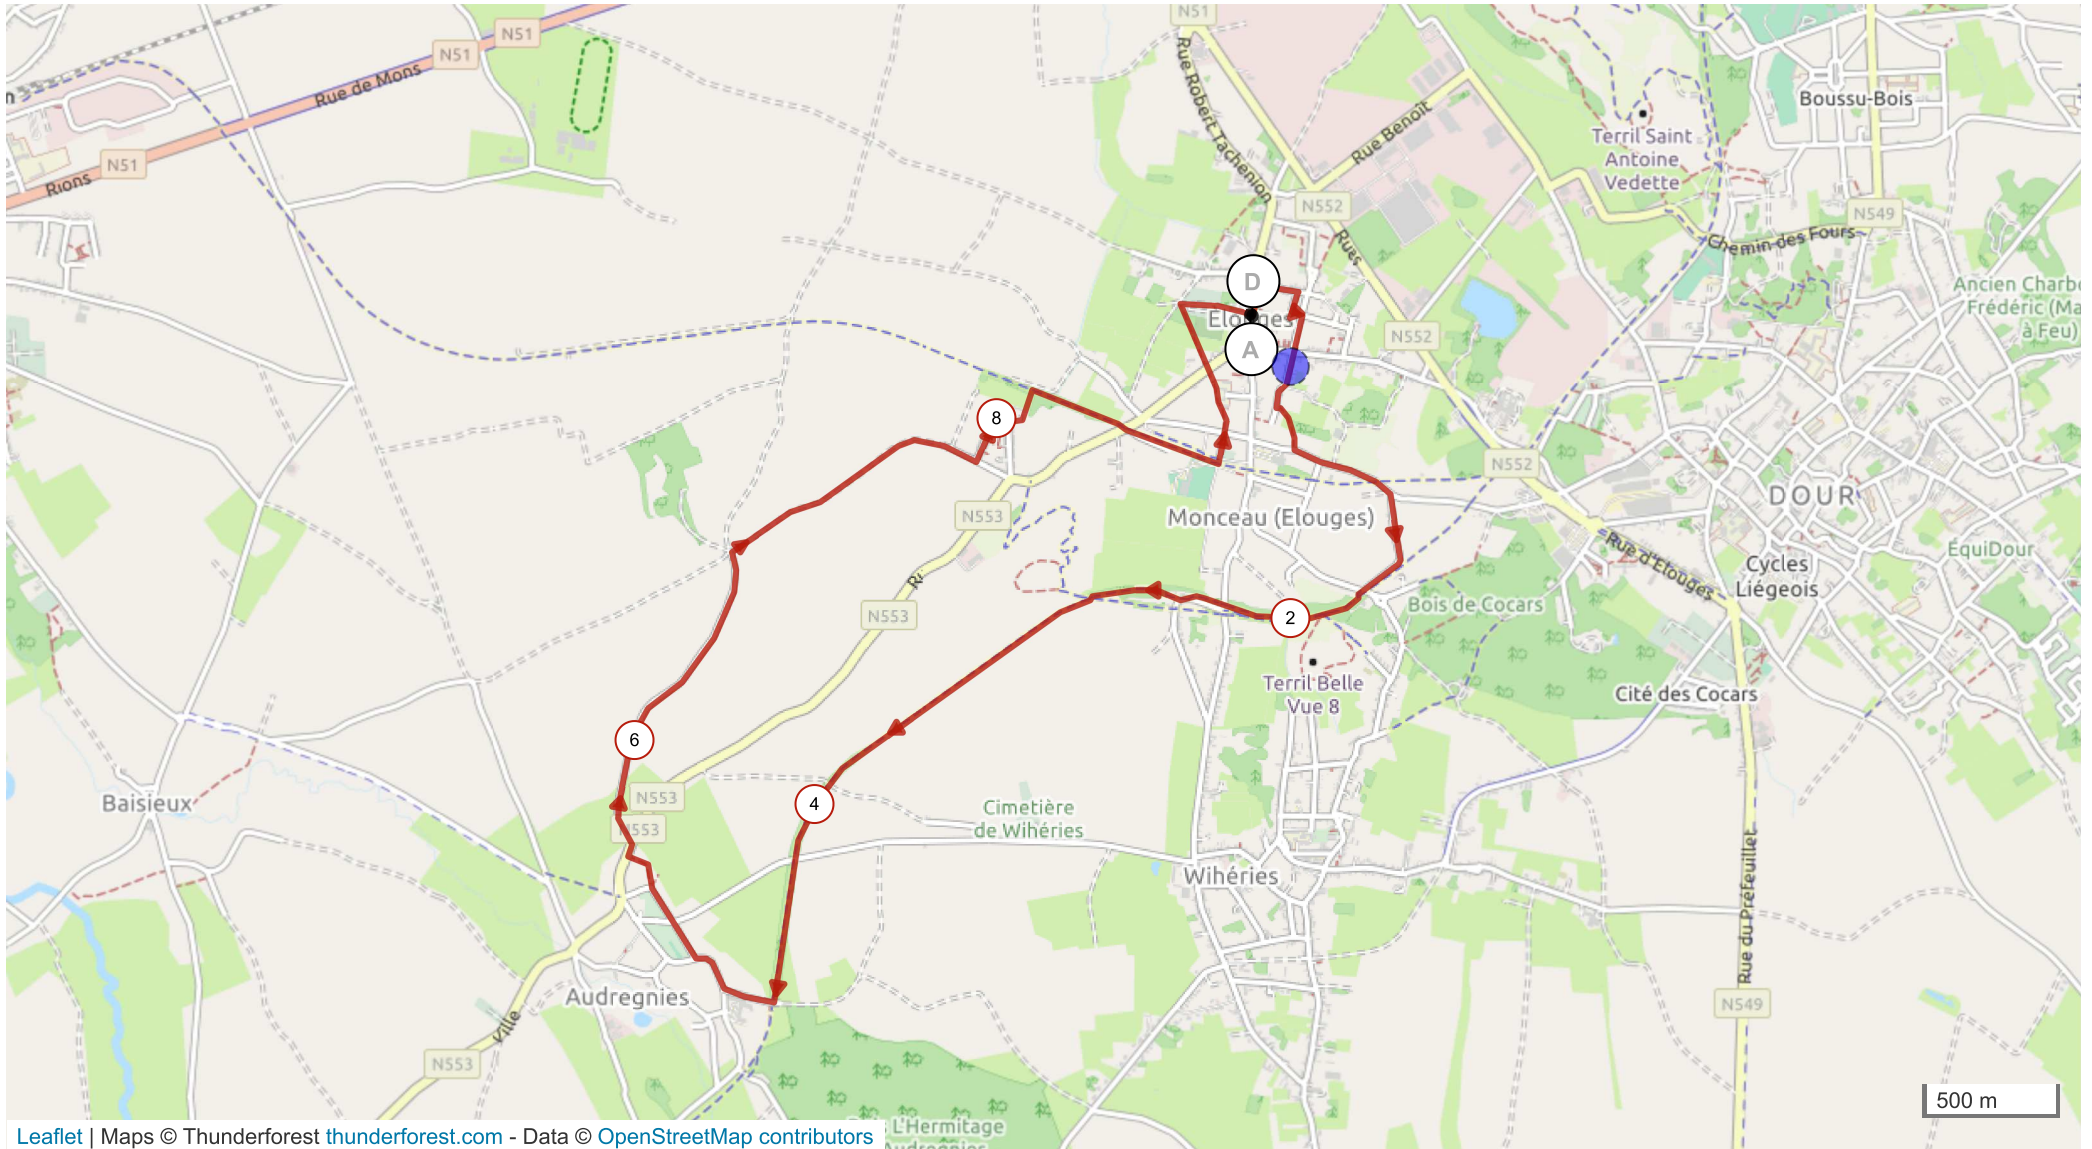

13118383 | Marche | Elouges-202107

Dour -> Dour

9.809 km ↑ 52 m ↓ 52 m ▲ 43 m ▼ 80 m

Leaflet | Maps © Thunderforest [thunderforest.com](https://www.thunderforest.com) - Data © [OpenStreetMap](https://www.openstreetmap.org/) contributors

© 2021 Openrunner